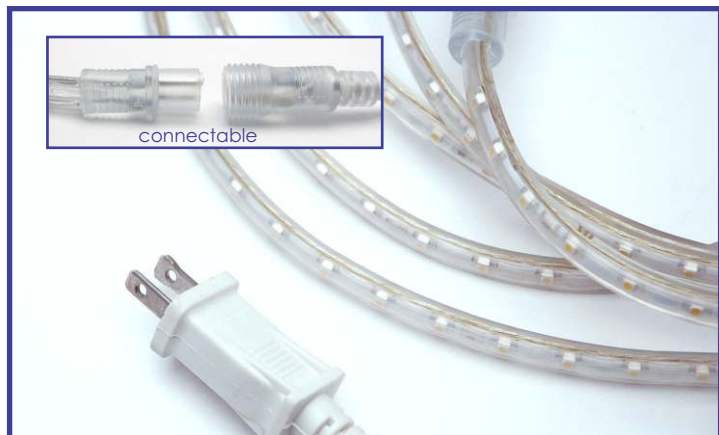

120V LED Strip Light: Border Light Series

Model: LT-FCB-2W-6x9-(LENGTH)-Ex-(COLOR)-a

LED WORLD™
www.ledworldlighting.com
1-800-387-4081

LED 3528 SMD

SUPER BRIGHT

1.45 WATTS FOOT

flexible

VIEW ANGLE

120°

CONNECT

UP TO 124 FT

VERSATILE

120VAC PLUG & PLAY

80+ CRI

BENEFITS

- Connectable up to 124 Feet
- Plug and Play, uses standard 120VAC plug
- Thin, Sleek and Flexible
- Super Bright - Visible over long distances
- High Quality SMD (Surface Mounted Diode) LED
- UV Stable PVC
- Little or no heat, low power consumption
- Easy to Install
- Indoor/Outdoor use
- Excellent Flexibility
- Easily installs to create straight lines using optional U-Channel
- Does not require additional drivers
- Up to 3x brighter than LED Rope Light
- Energy efficient
- Available in Warm White, Day White, Red and Blue

Roll Size Available	5.5 Meters (18 Feet)/30.5 Meters (100 Feet)
Max Voltage	120 VAC
Watt Foot	1.45
Light Source	3528 SMD LED
Brightness	120~130 lumens/ft
Side Dimensions	6mm(W)x9(H)mm
Max Length	124 feet (connectable)
View Angle	120° - 140°
Color(s)	Warm White, Pure White, Red, Blue
Bend Radius	4 inches (100mm)
Lamp Life	Up to 25,000 hours (average life)
IP Rating	IP44
Bulb Spacing	1.67cm (0.65")
Mount	Optional U-Channel
Operating Temperature	Indoor/Outdoor (-30°C to 40°C/ -22°F to 140°F)
Includes	One Factory Power Cord/clips/screws

OPTIONAL ACCESSORIES

U13MM50 3/8"

Easily installs into U-Channel for straight building perimeter lines or with included Mounting Clips