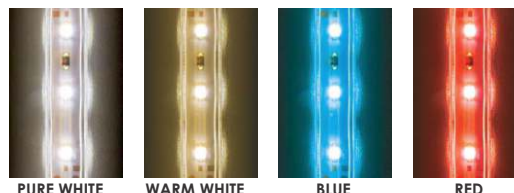

COLORS AVAILABLE