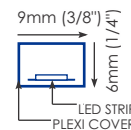

120°

CONNECT

UP TO 124 FT

VERSATILE

120VAC PLUG & PLAY

80+ CRI

BENEFITS

- Connectable up to 124 Feet
- Plug and Play, uses standard 120VAC plug
- Thin, Sleek and Flexible
- Super Bright - Visible over long distances
- High Quality SMD (Surface Mounted Diode) LED
- UV Stable PVC
- Little or no heat, low power consumption
- Easy to Install
- Indoor/Outdoor use
- Excellent Flexibility
- Easily installs to create straight lines using optional U-Channel
- Does not require additional drivers
- Up to 3x brighter than LED Rope Light
- Energy efficient
- Available in Warm White, Day White, Red and Blue

Roll Size Available	5.5 Meters (18 Feet)/30.5 Meters (100 Feet)
Max Voltage	120 VAC
Watt Foot	1.45
Light Source	3528 SMD LED
Brightness	120~130 lumens/ft
Side Dimensions	6mm(W)x9(H)mm
Max Length	124 feet (connectable)
View Angle	120° - 140°
Color(s)	Warm White, Pure White, Red, Blue
Bend Radius	4 inches (100mm)
Lamp Life	Up to 25,000 hours (average life)
IP Rating	IP44
Bulb Spacing	1.67cm (0.65")
Mount	Optional U-Channel
Operating Temperature	Indoor/Outdoor (-30°C to 40°C/ -22°F to 140°F)
Includes	One Factory Power Cord/clips/screws