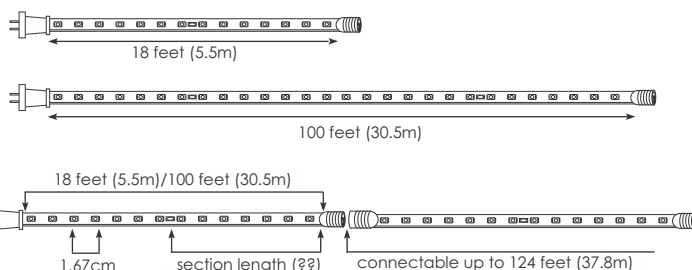

DIAGRAM

SIZES AVAILABLE (red will slightly vary)