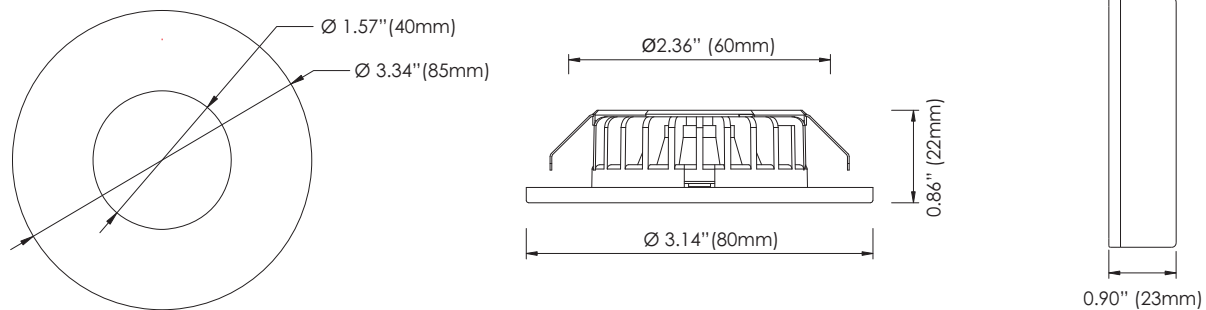

LED PUCK LIGHT RECESSED/SURFACE MOUNT

Model: QS-RD-COB3W-3000K-12V

No Light Spotting

FEATURES & BENEFITS

- Surface / Recessed Mounted
- Changeable trim ring with magnet
- White or satin nickle finish
- Uniform luminance even lighting
- No glare
- Dimmable
- 80° beam angle
- CRI 80 or better
- 3 Year Limited Warranty
- 50,000+ hr lifetime

APPLICATIONS

- Cabinet Lighting
- Closet lighting
- Display case
- Jewelry store

DIAGRAM

CHANGEABLE TRIM RING

Magnets to attract and hold the trim ring

SPECIFICATIONS

Voltage	12 VDC
Watts	3 Watts
Lumens	80 Lumens/W
Color Temperature	3000K
Light Source	3W SMD LED
Size	$\varnothing 85 \times H 22 \text{ mm}$ (3.34" x 0.86")
CRI	>80
Beam Angle	80°
Trim Color	White/Satin Nickle/Black/Grey
IP Grade	IP44
Environment Temp	Max 45°C (113°F) Indoor Use
Lifespan	50,000 hrs
Certifications	ETL, RoHS
Limited warranty	3 years

LED PUCK LIGHT RECESSED/SURFACE MOUNT

Model: QS-RD-COB3W-3000K-12V

PHOTOMETRICS

AVERAGE BEAM ANGLE (50%):78.9 DEG

OPTIONAL ACCESSORIES

MD-012-060VT Regulated Dimmable Class 2	MD-012-024VT Regulated Dimmable Class 2	MD45W12VA Regulated Dimmable Class 2	SURFACE MOUNT Available in Black, White, Grey, Chrome