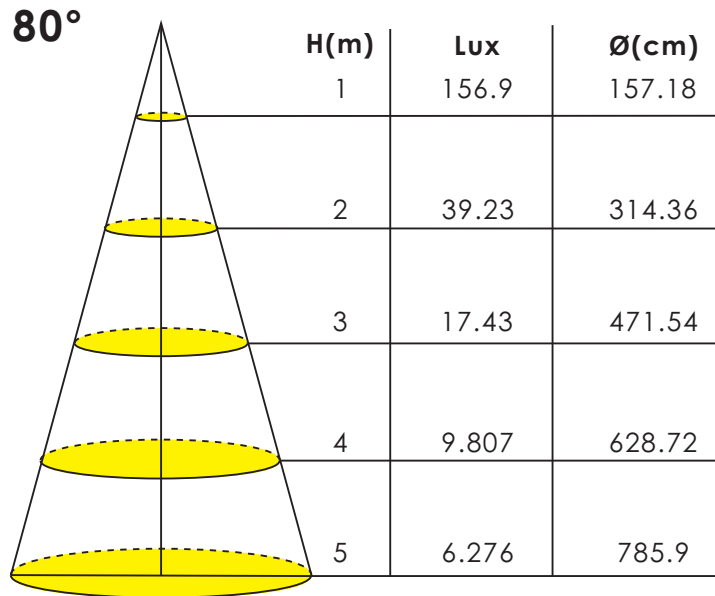

LED PUCK LIGHT RECESSED/SURFACE MOUNT

Model: QS-RD-COB3W-3000K-12V

No Light Spotting

FEATURES & BENEFITS

- Surface / Recessed Mounted
- Changeable trim ring with magnet
- White or satin nickle finish
- Uniform luminance even lighting
- No glare
- Dimmable
- 80° beam angle
- CRI 80 or better
- 3 Year Limited Warranty
- 50,000+ hr lifetime

APPLICATIONS

- Cabinet Lighting
- Closet lighting
- Display case
- Jewelry store

DIAGRAM

CHANGEABLE TRIM RING

Magnets to attract and hold the trim ring

SPECIFICATIONS

Voltage	12 VDC
Watts	3 Watts
Lumens	80 Lumens/W
Color Temperature	3000K
Light Source	3W SMD LED
Size	$\varnothing 85 \times H 22 \text{ mm}$ (3.34" x 0.86")
CRI	>80
Beam Angle	80°
Trim Color	White/Satin Nickle/Black/Grey
IP Grade	IP44
Environment Temp	Max 45°C (113°F) Indoor Use
Lifespan	50,000 hrs
Certifications	ETL, RoHS
Limited warranty	3 years

LED PUCK LIGHT RECESSED/SURFACE MOUNT

Model: QS-RD-COB3W-3000K-12V

PHOTOMETRICS

AVERAGE BEAM ANGLE (50%):78.9 DEG

OPTIONAL ACCESSORIES

MD-012-060VT Regulated Dimmable Class 2	MD-012-024VT Regulated Dimmable Class 2	MD45W12VA Regulated Dimmable Class 2	SURFACE MOUNT Available in Black, White, Grey, Chrome