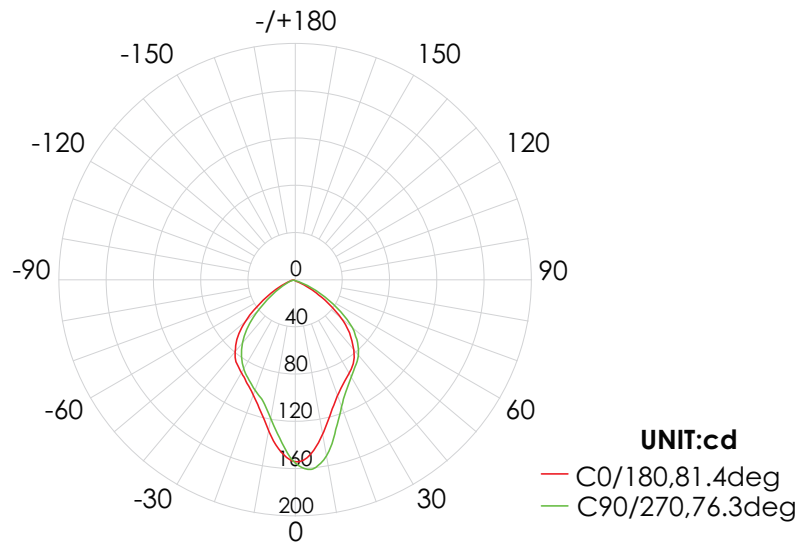

LED PUCK LIGHT RECESSED/SURFACE MOUNT

Model: QS-RD-COB3W-3000K-12V

No Light Spotting

FEATURES & BENEFITS

- Surface / Recessed Mounted
- Changeable trim ring with magnet
- White or satin nickle finish
- Uniform luminance even lighting
- No glare
- Dimmable
- 80° beam angle
- CRI 80 or better
- 3 Year Limited Warranty
- 50,000+ hr lifetime

APPLICATIONS

- Cabinet Lighting
- Closet lighting
- Display case
- Jewelry store

DIAGRAM

CHANGEABLE TRIM RING

Magnets to attract and hold the trim ring

SPECIFICATIONS

Voltage	12 VDC
Watts	3 Watts
Lumens	80 Lumens/W
Color Temperature	3000K
Light Source	3W SMD LED
Size	$\varnothing 85 \times H 22 \text{ mm}$ (3.34" x 0.86")
CRI	>80
Beam Angle	80°
Trim Color	White/Satin Nickle/Black/Grey
IP Grade	IP44
Environment Temp	Max 45°C (113°F) Indoor Use
Lifespan	50,000 hrs
Certifications	ETL, RoHS
Limited warranty	3 years

LED PUCK LIGHT RECESSED/SURFACE MOUNT

Model: QS-RD-COB3W-3000K-12V

PHOTOMETRICS

AVERAGE BEAM ANGLE (50%):78.9 DEG

OPTIONAL ACCESSORIES

MD-012-060VT Regulated Dimmable Class 2	MD-012-024VT Regulated Dimmable Class 2	MD45W12VA Regulated Dimmable Class 2	SURFACE MOUNT Available in Black, White, Grey, Chrome