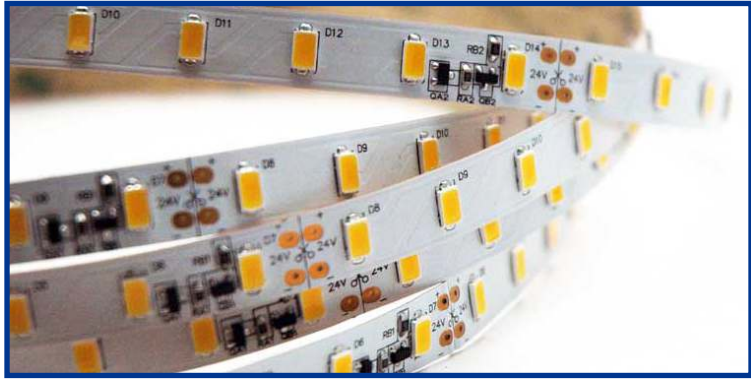

LED FLEX STRIP - IC Constant Current

Model: QL-24V-Y-9X (X = COLOR WW : Warm White / PW : Pure White / NW : Neutral White)

LED WORLD
ledworldlighting.com | ledworld.ca
1-800-387-4081

24V
DC Power

4.6
WATTS
FOOT

STATIC ELECTRICITY
CAN DAMAGE
PRODUCT

FEATURES

- With Constant Current IC for each section, there is no need of constant current driver. Works with Standard Class 2 24VDC constant voltage power supply. The IC will convert 24VDC to CC for LEDs.
- Constant Current Strip is cuttable as Standard Constant Voltage strips.
- Dimmable with any 24VDC PWM Control system or Dimmer

Brightness 426~533 lumens/foot

With IC design, when the temperature of the strips gets higher, the current will decrease to protect the LEDs for a long life span.

BENEFITS

- Double sided 3M Tape backing
- Low power consumption and little heat
- No RF interference
- Long life of LEDs
- Flexible LED strip lights
- Solid-state lighting
- Current regulated IC

DIAGRAM

SPECIFICATIONS	
Roll Size	5 Meters (16.4 Feet)
Max Voltage	24 VDC (regulated/Class 2)
Watt Foot	4.6 (3.1 Amps/Roll)
Light Source	70 pcs/Meter (39.37") 5630 SMD LED
Dimensions	5000(L) x 10(W) x 1.2(H)mm (16.4' x 3/8" x 0.04")
Max Length	5 Meters (16.4 Feet)
View Angle	120°
Brightness	426~533 LM/ft (30.5cm)
Bend Radius	4 inches (100mm) Max, one flat plane
Lamp Life	>35,000 hours (average life)
IP Rating	IP20 Type A
Mount	Smooth Surface/burrows free
Operating Temperature	-25°C ~ +40°C