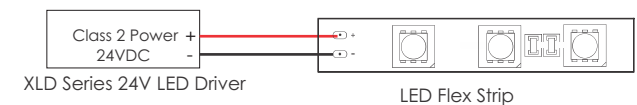

DIAGRAM

SPECIFICATIONS	
Roll Size	5 Meters (16.4 Feet)
Max Voltage	24 VDC (regulated/Class 2)
Watt Foot	4.6 (3.1 Amps/Roll)
Light Source	70 pcs/Meter (39.37") 5630 SMD LED
Dimensions	5000(L) x 10(W) x 1.2(H)mm (16.4' x 3/8" x 0.04")
Max Length	5 Meters (16.4 Feet)
View Angle	120°
Brightness	426~533 LM/ft (30.5cm)
Bend Radius	4 inches (100mm) Max, one flat plane
Lamp Life	>35,000 hours (average life)
IP Rating	IP20 Type A
Mount	Smooth Surface/burrows free
Operating Temperature	-25°C ~ +40°C