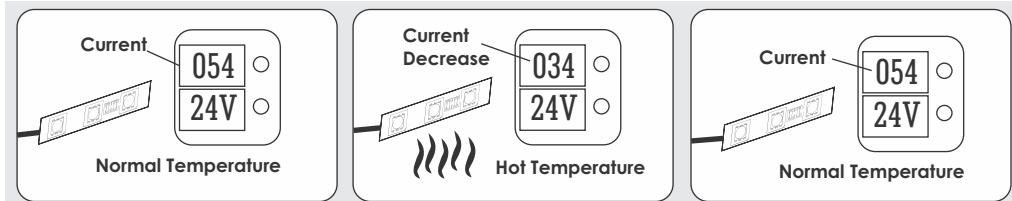

With IC design, when the temperature of the strips gets higher, the current will decrease to protect the LEDs for a long life span.