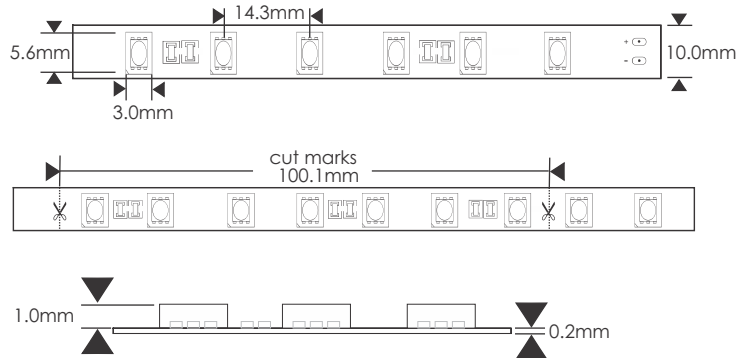

DIAGRAM

SPECIFICATIONS	
Roll Size	5 Meters (16.4 Feet)
Max Voltage	24 VDC (regulated/Class 2)
Watt Foot	4.6 (3.1 Amps/Roll)
Light Source	70 pcs/Meter (39.37") 5630 SMD LED
Dimensions	5000(L) x 10(W) x 1.2(H)mm (16.4' x 3/8" x 0.04")
Max Length	5 Meters (16.4 Feet)
View Angle	120°
Brightness	426~533 LM/ft (30.5cm)
Bend Radius	4 inches (100mm) Max, one flat plane
Lamp Life	>35,000 hours (average life)
IP Rating	IP20 Type A
Mount	Smooth Surface/burrows free
Operating Temperature	-25°C ~ +40°C