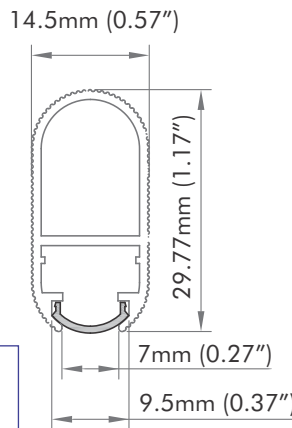

## 1) Standard Channel - (AC-1707)

Available in 1 meter (3.28 feet) length

Comes with Opaque Lens Cover, End Cap pair and Mounting Clip pair

Mounting Clips & End Caps (AC-1707-CLIPS)

**Note:** Standard Channel can fit max 12mm wide LED Strip

## 3) Bendable Channel - (AC-ALP1806-M)

Available in 1 meter (3.28 feet) length

Comes with Opaque Lens Cover, End Cap pair and Mounting Clip pair

Includes: Opaque lens, End Cap Pair, 2pcs mounting screws, 2pcs mounting clips

**Note:** Bendable Channel can fit max 13mm wide LED Strip

## 4) Closet Rod Channel - (AC-WR003-2M)

Available in 2 meter (6.56 feet) length

Comes with Opaque Lens Cover, End Cap pair and Mounting Clip pair

Mounting Clips (AC-WR003-HB)

End Caps (AC-WR003-EC)

**Note:** Closet Channel can fit max 10mm wide LED Strip