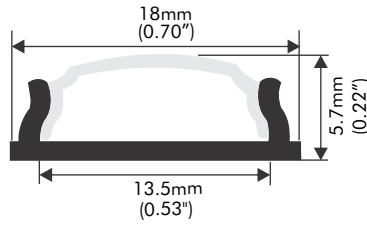

## 1) Standard Channel - (AC-1707)

Available in 1 meter (3.28 feet) length

Comes with Opaque Lens Cover, End Cap pair and Mounting Clip pair

Mounting Clips & End Caps (AC-1707-CLIPS)

**Note:** Standard Channel can fit max 12mm wide LED Strip

## 2) Standard Wide Channel - (AC-AS3-1M)

Available in 1 meter (3.28 feet) length

Comes with Opaque Lens Cover, End Cap pair and Mounting Clip pair

**Note:** Wide Standard Channel can fit max 20mm wide LED Strip

## 3) Bendable Channel - (AC-ALP1806-M)

Available in 1 meter (3.28 feet) length

Comes with Opaque Lens Cover, End Cap pair and Mounting Clip pair

Includes: Opaque lens, End Cap Pair, 2pcs mounting screws, 2pcs mounting clips

**Note:** Bendable Channel can fit max 13mm wide LED Strip