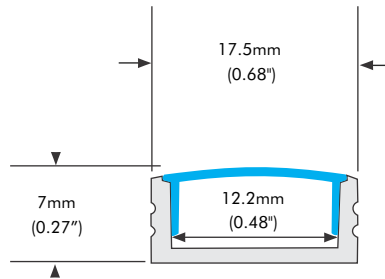

## 1) Standard Channel - (AC-1707)

Available in 1 meter (3.28 feet) length

Comes with Opaque Lens Cover, End Cap pair and Mounting Clip pair

Mounting Clips & End Caps (AC-1707-CLIPS)

**Note:** Standard Channel can fit max 12mm wide LED Strip

## 2) Standard Wide Channel - (AC-AS3-1M)

Available in 1 meter (3.28 feet) length

Comes with Opaque Lens Cover, End Cap pair and Mounting Clip pair

**Note:** Wide Standard Channel can fit max 20mm wide LED Strip

**Note:** Bendable Channel can fit max 13mm wide LED Strip

## 5) Corner Round Channel - (AC-LA01)

Available in 1 meter (3.28 feet) length

Comes with Opaque Lens Cover, End Cap pair and Mounting Clip pair

Mounting Clips (AC-LA02-MC)

End Caps (AC-LA02-ECR)

**Note:** Corner Round Channel can fit max 12mm wide LED Strip