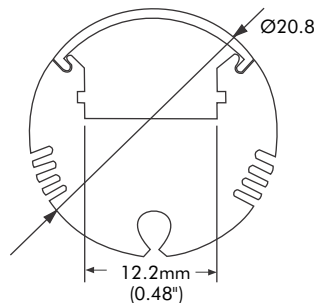

8) Round LED Channel - (AC-R008)

Available in 1m (3.28 feet), 2m (6.56 feet) length

Comes with Opaque Lens Cover, End Cap pair and Mounting Clip pair

Note: Round Channel can fit max 12mm wide LED Strip