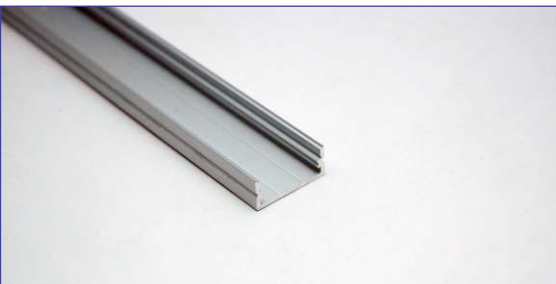

Aluminum Profile work as heat sink and extends life of LED Strips. It also protects LED Strip and easy to clean. Frosted and Opaque lens eliminate the spotting effect.

## 1) Standard Channel - (AC-1707)

Available in 1 meter (3.28 feet) length

Comes with Opaque Lens Cover, End Cap pair and Mounting Clip pair

Mounting Clips & End Caps (AC-1707-CLIPS)

**Note:** Standard Channel can fit max 12mm wide LED Strip

## 2) Standard Wide Channel - (AC-AS3-1M)

Available in 1 meter (3.28 feet) length

Comes with Opaque Lens Cover, End Cap pair and Mounting Clip pair

**Note:** Wide Standard Channel can fit max 20mm wide LED Strip

**Note:** Bendable Channel can fit max 13mm wide LED Strip