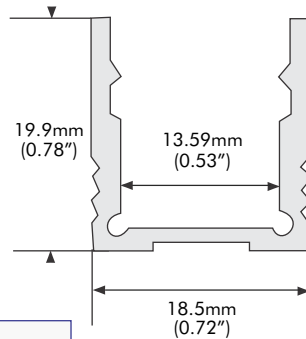

7) Deep Channel - (AC-1920)

Available in 1m (3.28 feet) length

Comes with Opaque Lens Cover, End Cap pair and Mounting Clip pair

Note: Deep Channel can fit max 13mm wide LED Strip