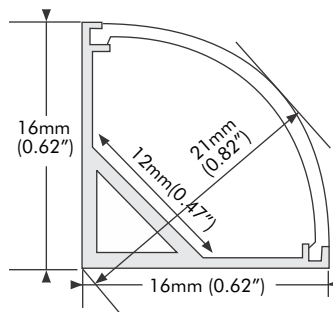

## 4) Closet Rod Channel - (AC-WR003-2M)

Available in 2 meter (6.56 feet) length

Comes with Opaque Lens Cover, End Cap pair and Mounting Clip pair

Mounting Clips (AC-WR003-HB)

End Caps (AC-WR003-EC)

**Note:** Closet Channel can fit max 10mm wide LED Strip

## 5) Corner Round Channel - (AC-LA01)

Available in 1 meter (3.28 feet) length

Comes with Opaque Lens Cover, End Cap pair and Mounting Clip pair

Mounting Clips (AC-LA02-MC)

End Caps (AC-LA02-ECR)

**Note:** Corner Round Channel can fit max 12mm wide LED Strip