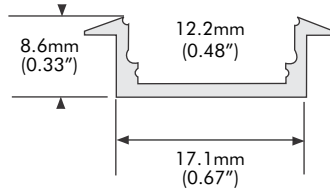

## 4) Closet Rod Channel - (AC-WR003-2M)

Available in 2 meter (6.56 feet) length

Comes with Opaque Lens Cover, End Cap pair and Mounting Clip pair

Mounting Clips (AC-WR003-HB)

End Caps (AC-WR003-EC)

**Note:** Closet Channel can fit max 10mm wide LED Strip

## 5) Corner Round Channel - (AC-LA01)

Available in 1 meter (3.28 feet) length

Comes with Opaque Lens Cover, End Cap pair and Mounting Clip pair

Mounting Clips (AC-LA02-MC)

End Caps (AC-LA02-ECR)

**Note:** Corner Round Channel can fit max 12mm wide LED Strip

## 6) Recessed Channel - (AC-AR1-XM)

Available in 1m (3.28 feet), 2m (6.56 feet) length

Comes with Opaque Lens Cover and Mounting Clip pair

**Note:** Recessed Channel can fit max 12mm wide LED Strip

Mounting Clips (AC-AR1-CLIPS)