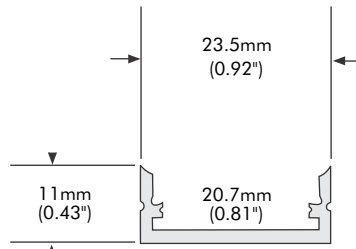

## 1) Standard Channel - (AC-1707)

Available in 1 meter (3.28 feet) length

Comes with Opaque Lens Cover, End Cap pair and Mounting Clip pair

Mounting Clips & End Caps (AC-1707-CLIPS)

**Note:** Standard Channel can fit max 12mm wide LED Strip

## 2) Standard Wide Channel - (AC-AS3-1M)

Available in 1 meter (3.28 feet) length

Comes with Opaque Lens Cover, End Cap pair and Mounting Clip pair

**Note:** Wide Standard Channel can fit max 20mm wide LED Strip