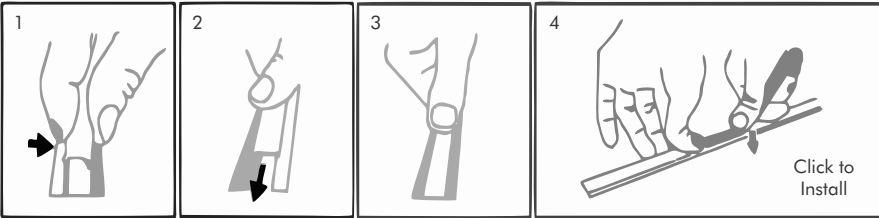

Aluminum Profile work as heat sink and extends life of LED Strips. It also protects LED Strip and easy to clean. Frosted and Opaque lens eliminate the spotting effect.

## 1) Standard Channel - (AC-1707)

Available in 1 meter (3.28 feet) length

Comes with Opaque Lens Cover, End Cap pair and Mounting Clip pair

Mounting Clips & End Caps (AC-1707-CLIPS)

**Note:** Standard Channel can fit max 12mm wide LED Strip

## 2) Standard Wide Channel - (AC-AS3-1M)

Available in 1 meter (3.28 feet) length

Comes with Opaque Lens Cover, End Cap pair and Mounting Clip pair

**Note:** Wide Standard Channel can fit max 20mm wide LED Strip

## 5) Corner Round Channel - (AC-LA01)

Available in 1 meter (3.28 feet) length

Comes with Opaque Lens Cover, End Cap pair and Mounting Clip pair

Mounting Clips (AC-LA02-MC)

End Caps (AC-LA02-ECR)

**Note:** Corner Round Channel can fit max 12mm wide LED Strip