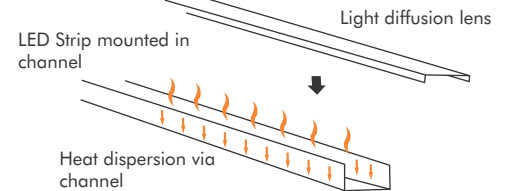

Aluminum Profile work as heat sink and extends life of LED Strips. It also protects LED Strip and easy to clean. Frosted and Opaque lens eliminate the spotting effect.

## 1) Standard Channel - (AC-1707)

Available in 1 meter (3.28 feet) length

Comes with Opaque Lens Cover, End Cap pair and Mounting Clip pair

Mounting Clips & End Caps (AC-1707-CLIPS)

**Note:** Standard Channel can fit max 12mm wide LED Strip

## 2) Standard Wide Channel - (AC-AS3-1M)

Available in 1 meter (3.28 feet) length

Comes with Opaque Lens Cover, End Cap pair and Mounting Clip pair

**Note:** Wide Standard Channel can fit max 20mm wide LED Strip