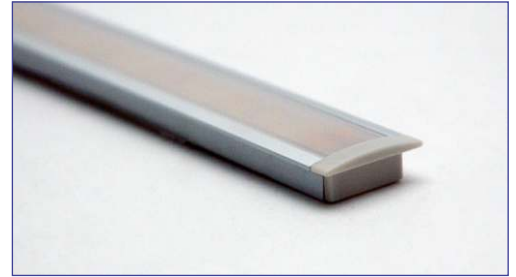

## 5) Corner Round Channel - (AC-LA01)

Available in 1 meter (3.28 feet) length

Comes with Opaque Lens Cover, End Cap pair and Mounting Clip pair

Mounting Clips (AC-LA02-MC)

End Caps (AC-LA02-ECR)

**Note:** Corner Round Channel can fit max 12mm wide LED Strip

## 6) Recessed Channel - (AC-AR1-XM)

Available in 1m (3.28 feet), 2m (6.56 feet) length

Comes with Opaque Lens Cover and Mounting Clip pair

**Note:** Recessed Channel can fit max 12mm wide LED Strip

Mounting Clips (AC-AR1-CLIPS)