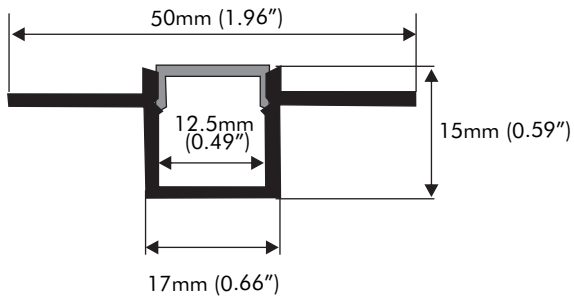

Aluminium Channel - Drywall

Model: AC-501520-2M

Drywall Aluminium LED profile AC-501520-2M with Opaque diffuser lens to create custom wall lighting. Aluminum channel featuring high quality aluminum, which has excellent heat dissipation.

Drywall Aluminium profile available in 2 meter (6.56ft) long length.

INCLUDED ITEMS

Opaque Lens

DIMENSION

INSTALLATION