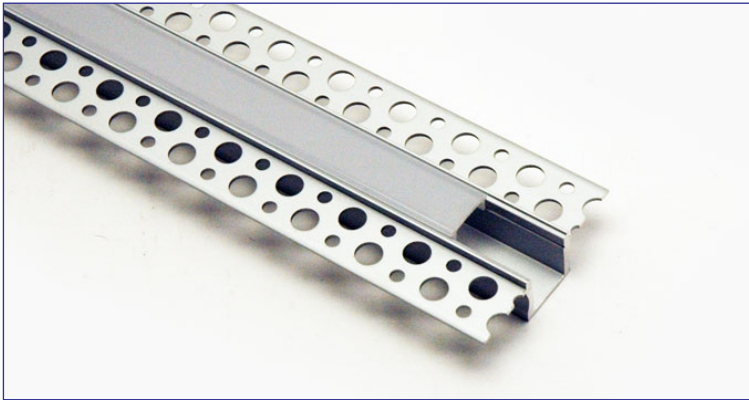

Aluminium Channel - Drywall

Model: AC-501520-2M

Drywall Aluminium LED profile AC-501520-2M with Opaque diffuser lens to create custom wall lighting. Aluminum channel featuring high quality aluminum, which has excellent heat dissipation.

Drywall Aluminium profile available in 2 meter (6.56ft) long length.

INCLUDED ITEMS

Opaque Lens

DIMENSION

INSTALLATION